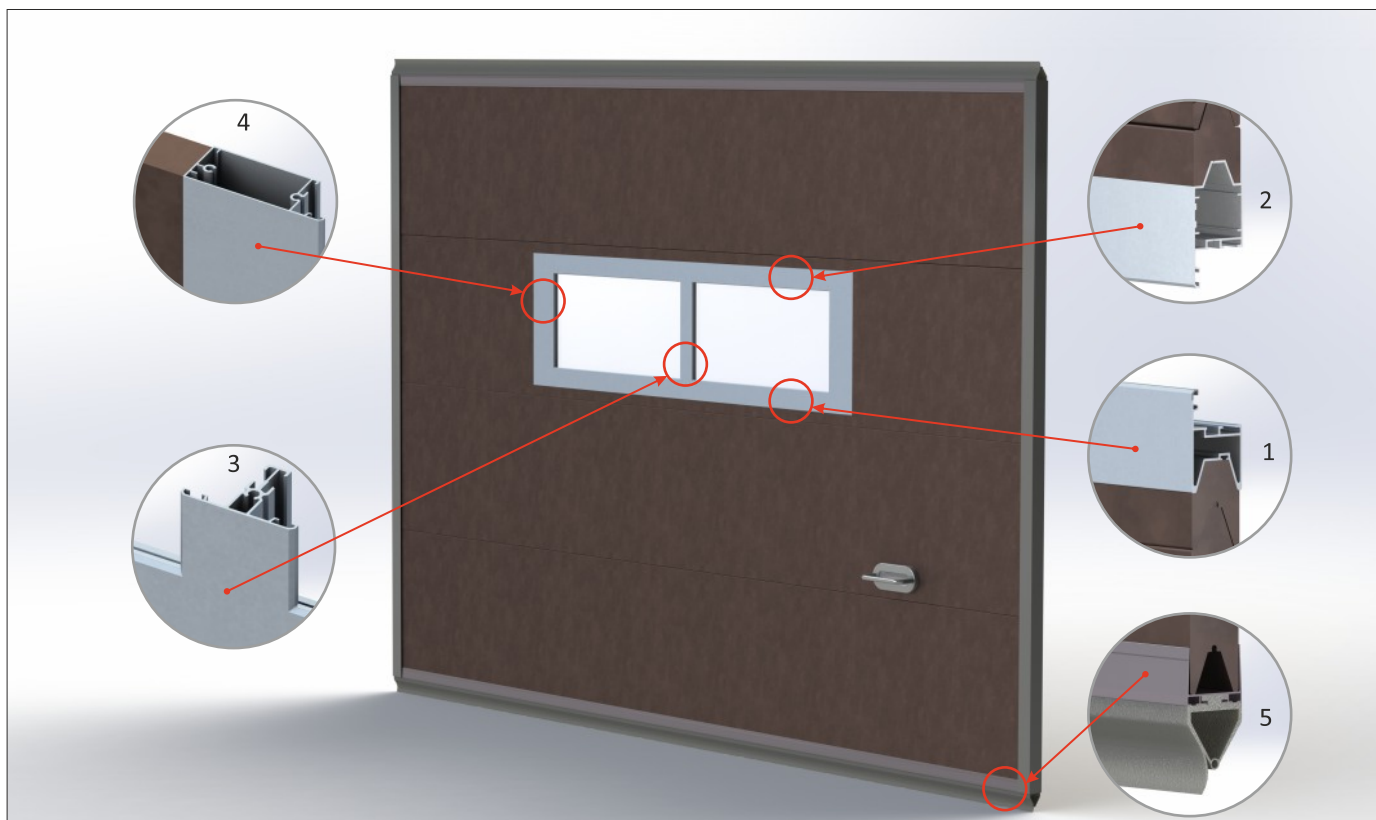

DIY - do it yourself (USD)

Description Drawing	1 Lower profile [m]		2 Upper profile [m]	
	Length	Code	Price (USD) net	Pack. Q-ty
	4,1 [m]	BR-OPD4-n	7,05	6 x 4,1
	7,0 [m]	BR-OPD7-n		4 x 7,0
Description Drawing	2 Upper profile [m]		3 Internal bar [m]	
	Length	Code	Price (USD) net	Pack. Q-ty
	4,1 [m]	BR-OPG4-n	6,70	6 x 4,1
	7,0 [m]	BR-OPG7-n		4 x 7,0

Description Drawing	3 Internal bar [m]		4 External bar [m]	
	Length	Code	Price (USD) net	Pack. Q-ty
	5,5 [m]	BR-OSW5-n	5,10	6 x 5,5
Description Drawing	4 External bar [m]		5 Upper/ lower profile [m.]	
	Length	Code	Price (USD) net	Pack. Q-ty
	5,5 [m]	BR-OSZ5-n	8,90	6 x 5,5

Description Drawing	5 Upper/ lower profile [m.]		
	Length	Code	
	5,8 [m]	BR-PUR6-a	
		BR-PUR6-s	
		BR-PUR6-c	
		Price (USD) net	Pack. Q-ty
		2,90	18 x 5,8
		3,20	

Codes for RAL colours: a - raw, n-anode
s-silver (9006), c-black (9005)